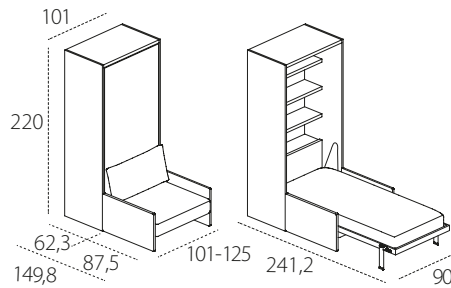

ALTEA BOOK 90 SOFA - P.62,3

Bed base CF09.  
Patent protected

Sofa.  
Patent protected

ALTEA BOOK 120 SOFA - P.62,3

Bed base CF09.  
Patent protected

Sofa.  
Patent protected

LETTO +

DIVANO +

TESTATA  
ATTREZZATA

**= ALTEA BOOK  
SOFA - P.62,3**

Available with two types of armrest in different sizes (W 4 cm and 16 cm).

Altea Sofa is self-supporting.

Wooden structure with adjustable nylon feet.

Available mattresses - H cm 18, single mattress cm 85x197 weight kg 14-16, intermediate mattress cm 115 x 197 kg 21-23, in versions springs, memory, memory 7 zones, memory deluxe, latex and mattresses complying with usa relevant regulations.

H of bed base from the floor cm 33,7.

Maximum capacity of the bed kg 150.

H of sofa seat from the floor cm 40.

**AVAILABLE FINISHES**

STRUCTURE - Melamine white, oak sabbia, oak moro, perla, tortora. Lacquered as per Cleicoloursystem.