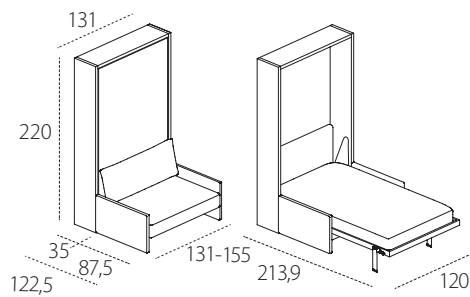

## ALTEA 90 SOFA - P.35

Bed base CF09.  
Patent protected

Sofa.  
Patent protected

## ALTEA 120 SOFA - P.35

Bed base CF09.  
Patent protected

Sofa.  
Patent protected

LETTO

DIVANO

= ALTEA  
SOFA - P.35

**TECHNICAL INFORMATION**

Altea Sofa is a dual-function transforming system with a foldaway intermediate bed, also available with a single bed, with the patented CF09 slatted bed base and patented sofa, which transforms into the night-time version with a simple movement: the backrest cushions are removed and as the bed is opened, the sofa tilts backwards and slots in underneath the bed.

Available with two types of armrest in different sizes (W 4 cm and 16 cm).

Altea Sofa is self-supporting.

Wooden structure with adjustable nylon feet.

Available mattresses - H cm 18, single mattress cm 85x197 weight kg 14-16, intermediate mattress cm 115 x 197 kg 21-23, in versions springs, memory, memory 7 zones, memory deluxe, latex and mattresses complying with usa relevant regulations.

H of bed base from the floor cm 33,7.

Maximum capacity of the bed kg 150.

H of sofa seat from the floor cm 40.

**AVAILABLE FINISHES**

STRUCTURE - Melamine white, oak sabbia, oak moro, perla, tortora. Lacquered as per Cleicoloursystem.