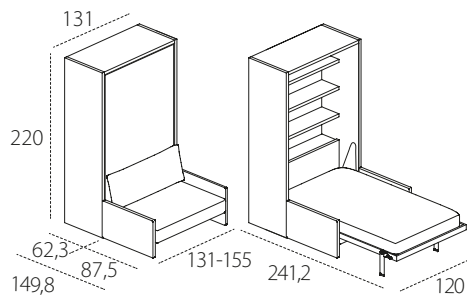

ALTEA BOOK 90 SOFA - P.62,3

Bed base CF09.  
Patent protected

Sofa.  
Patent protected

ALTEA BOOK 120 SOFA - P.62,3

Bed base CF09.  
Patent protected

Sofa.  
Patent protected

LETTO +

DIVANO +

TESTATA  
ATTREZZATA

**= ALTEA BOOK  
SOFA - P.62,3**

Available with two types of armrest in different sizes (W 4 cm and 16 cm).

Altea Sofa is self-supporting.

Wooden structure with adjustable nylon feet.

Available mattresses - H cm 18, single mattress cm 85x197 weight kg 14-16, intermediate mattress cm 115 x 197 kg 21-23, in versions springs, memory, memory 7 zones, memory deluxe, latex and mattresses complying with usa relevant regulations.

H of bed base from the floor cm 33,7.

Maximum capacity of the bed kg 150.

H of sofa seat from the floor cm 40.

**AVAILABLE FINISHES**

STRUCTURE - Melamine white, oak sabbia, oak moro, perla, tortora. Lacquered as per Cleicoloursystem.