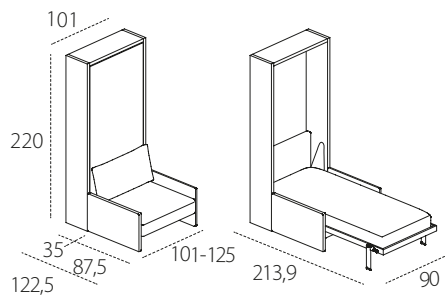

ALTEA 90 SOFA - P.35

Bed base CF09.
Patent protected

Sofa.
Patent protected

ALTEA 120 SOFA - P.35

Bed base CF09.
Patent protected

Sofa.
Patent protected