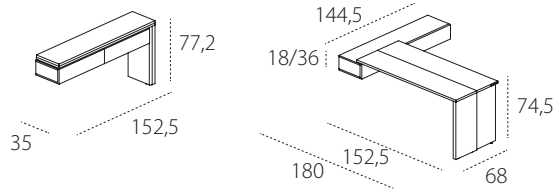

GIRÒ
table/bi-folding console with rotation mechanism

TAVOLO

ELEMENTO CONTENITORE

CONSOLLE

≡ GIRÒ

TECHNICAL INFORMATION

Table/console table with rotating mechanism and bi-fold opening system.

The system is fixed to and fits over the compartment section (W 144,5 cm x D 35 cm x H 18 cm with drawers and H 36 cm with flip-down door) and becomes a table.

The table/console table system is composed of two bi-folding tops, with supporting leg and rotating mechanism.

H of table from the floor cm 74,5.

H of console from the floor cm 77,2.

AVAILABLE FINISHES

TABLE/CONSOLE - Melamine white, lacquered as per Cleicoloursystem.