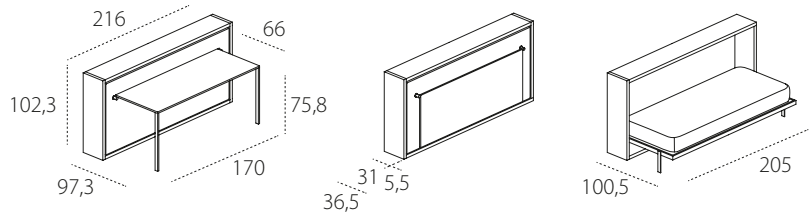

POPPI 90 + DESK

POPPI 120 + DESK

LETTO

TAVOLO

**= POPPI +
DESK**

TECHNICAL INFORMATION

Transforming system with a foldaway horizontal single or intermediate bed, fold-down opening mechanism and with a flap desk with folding legs.

The system is also available in the versions without table (single bed, Poppi 90, and intermediate bed, Poppi 120) and can be alone or integrated with elements in the Living & Young System programs.

Wooden structure with adjustable nylon feet.

Available mattresses - H cm 18 single mattress cm 85 x 197 kg 14-16, intermediate mattress cm 109 x 197 weight kg 19-21, in versions springs, memory, memory 7 zones, memory deluxe, latex and mattresses complying with usa relevant regulations.

Mattress locking belts in nylon.

Opening mechanism with gas pistons.

Table: Dimensions W 170x D 66 x H from floor 75,8.

H of bed base from the floor cm 25,8.

AVAILABLE FINISHES

STRUCTURE - Melamine white, oak sabbia, oak moro, perla, tortora. Lacquered as per Cleicoloursystem.