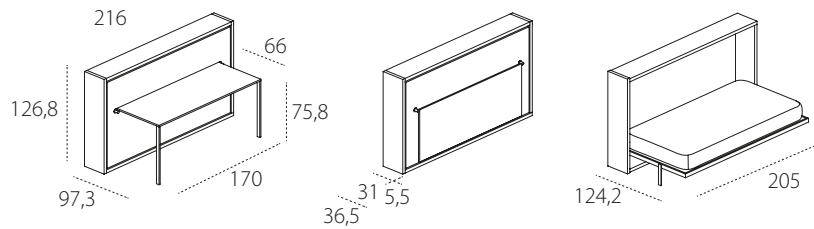

POPPI 90 + DESK

POPPI 120 + DESK

LETTO

TAVOLO

**= POPPI +
DESK**

TECHNICAL INFORMATION

Transforming system with a foldaway horizontal single or intermediate bed, fold-down opening mechanism and with a flap desk with folding legs.

The system is also available in the versions without table (single bed, Poppi 90, and intermediate bed, Poppi 120) and can be alone or integrated with elements in the Living & Young System programs.

Wooden structure with adjustable nylon feet.

Available mattresses - H cm 18 single mattress cm 85 x 197 kg 14-16, intermediate mattress cm 109 x 197 weight kg 19-21, in versions springs, memory, memory 7 zones, memory deluxe, latex and mattresses complying with usa relevant regulations.

Mattress locking belts in nylon.

Opening mechanism with gas pistons.

Table: Dimensions W 170x D 66 x H from floor 75,8.

H of bed base from the floor cm 25,8.

AVAILABLE FINISHES

STRUCTURE - Melamine white, oak sabbia, oak moro, perla, tortora. Lacquered as per Cleicoloursystem.