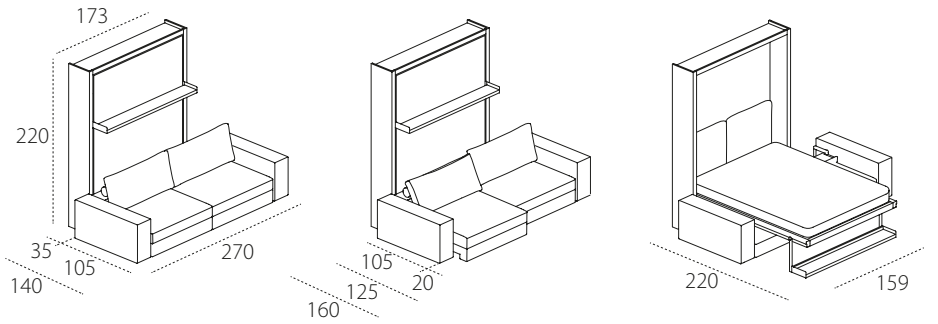

TANGO DIVANO 270

TANGO DIVANO 223

DIVANO +

LETTO +

= TANGO

TECHNICAL INFORMATION

Tango is a sofa produced in both fixed (W 223 cm or 270 cm) and modular versions. It has a double-function transforming system, with retractable, foldaway double bed.

Both versions of Tango have either fixed or sliding seats (which move forward by 20 cm). The model is made up of modular elements both with and without armrests, corner components with built-in storage compartments, end components with movable armrests and chaise longues of varying dimensions. The sofa is also produced without the convertible bed system in the sizes W 190 - 223 - 270 cm.

The double bed is always ready to use and features the innovative CF97 slatted bed base. The structure is made from aluminium extrusions, with the bed fitted with an integrated adjustment system.

The bed is opened and closed using a handle - which is either fixed or extendible - positioned on the front shelf.

When opened, this front shelf pivots to become the support for the bed; the opening system means that objects on the shelf do not have to be removed.

The system is self-supporting.

Available mattresses - H cm 18, double mattress cm 154 x 202 kg 29-32, in versions springs, memory, memory 7 zones, memory deluxe, latex and mattresses complying with usa relevant regulations.