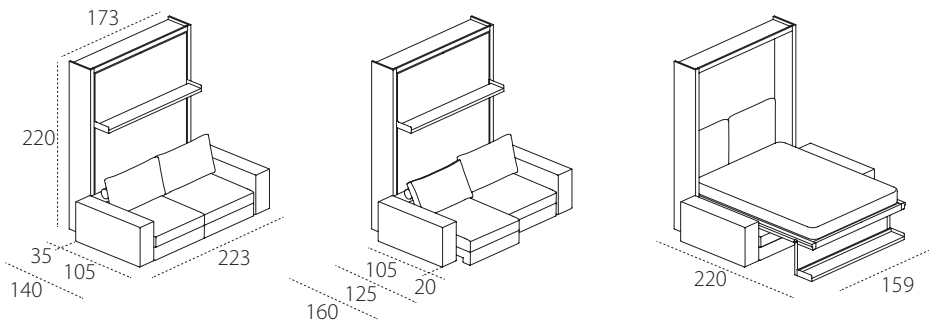

TANGO DIVANO 270

TANGO DIVANO 223

DIVANO +

LETTO +

= TANGO

TECHNICAL INFORMATION

Tango is a sofa produced in both fixed (W 223 cm or 270 cm) and modular versions. It has a double-function transforming system, with retractable, foldaway double bed.

Both versions of Tango have either fixed or sliding seats (which move forward by 20 cm). The model is made up of modular elements both with and without armrests, corner components with built-in storage compartments, end components with movable armrests and chaise longues of varying dimensions. The sofa is also produced without the convertible bed system in the sizes W 190 - 223 - 270 cm.

The double bed is always ready to use and features the innovative CF97 slatted bed base. The structure is made from aluminium extrusions, with the bed fitted with an integrated adjustment system.

The bed is opened and closed using a handle - which is either fixed or extendible - positioned on the front shelf.

When opened, this front shelf pivots to become the support for the bed; the opening system means that objects on the shelf do not have to be removed.

The system is self-supporting.

Available mattresses - H cm 18, double mattress cm 154 x 202 kg 29-32, in versions springs, memory, memory 7 zones, memory deluxe, latex and mattresses complying with usa relevant regulations.