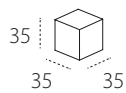

SQUARE POUF
FIXED cm 35x35 and cm 46x46
ON WHEELS cm 46x46

ROUND POUF
FIXED Ø cm 50 and Ø cm 80

POUF OSLO

POUF TANGO
cm 105x80 and 105x105