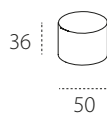

SQUARE POUF
FIXED cm 35x35 and cm 46x46
ON WHEELS cm 46x46

ROUND POUF
FIXED Ø cm 50 and Ø cm 80

POUF OSLO

POUF TANGO
cm 105x80 and 105x105