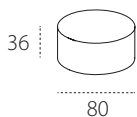

SQUARE POUF
FIXED cm 35x35 and cm 46x46
ON WHEELS cm 46x46

ROUND POUF
FIXED Ø cm 50 and Ø cm 80

POUF OSLO

POUF TANGO
cm 105x80 and 105x105