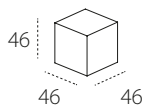

SQUARE POUF
FIXED cm 35x35 and cm 46x46
ON WHEELS cm 46x46

ROUND POUF
FIXED Ø cm 50 and Ø cm 80

POUF OSLO

POUF TANGO
cm 105x80 and 105x105