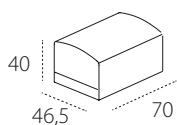

SQUARE POUF
FIXED cm 35x35 and cm 46x46
ON WHEELS cm 46x46

ROUND POUF
FIXED Ø cm 50 and Ø cm 80

POUF OSLO

POUF TANGO
cm 105x80 and 105x105